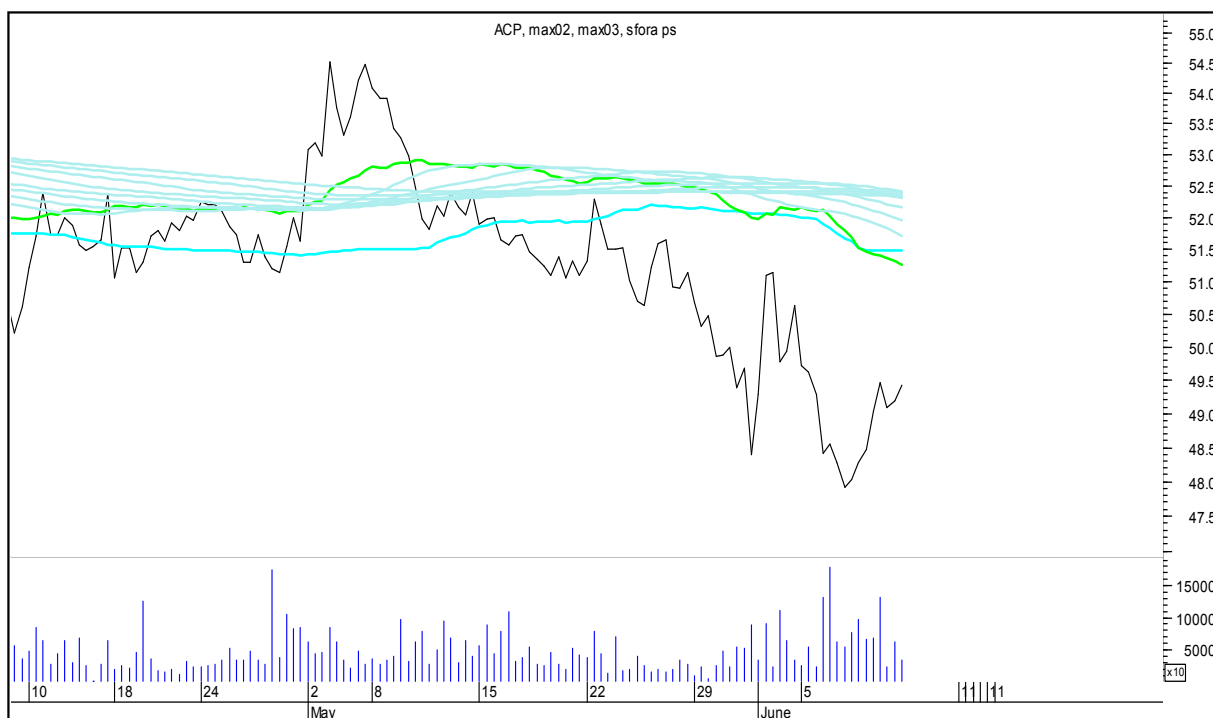

ASSECO POLAND