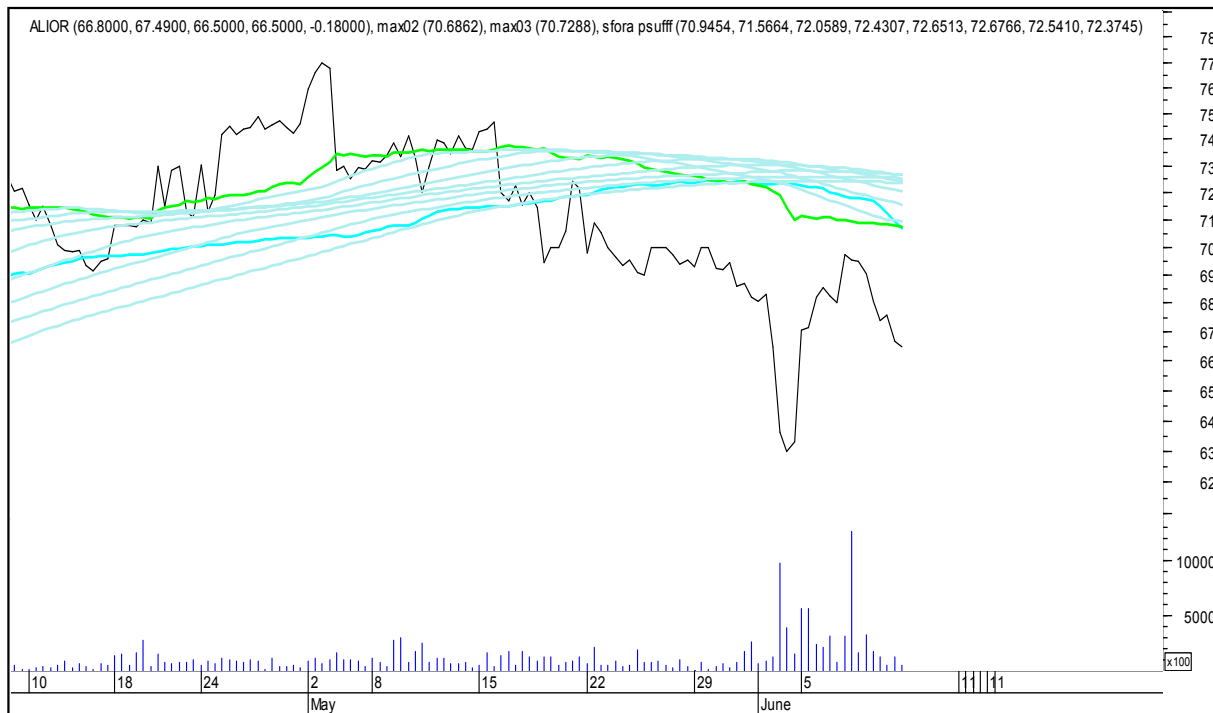

SFORA POLSKA 4h

sobota, 10 czerwca 2017

ALIOR