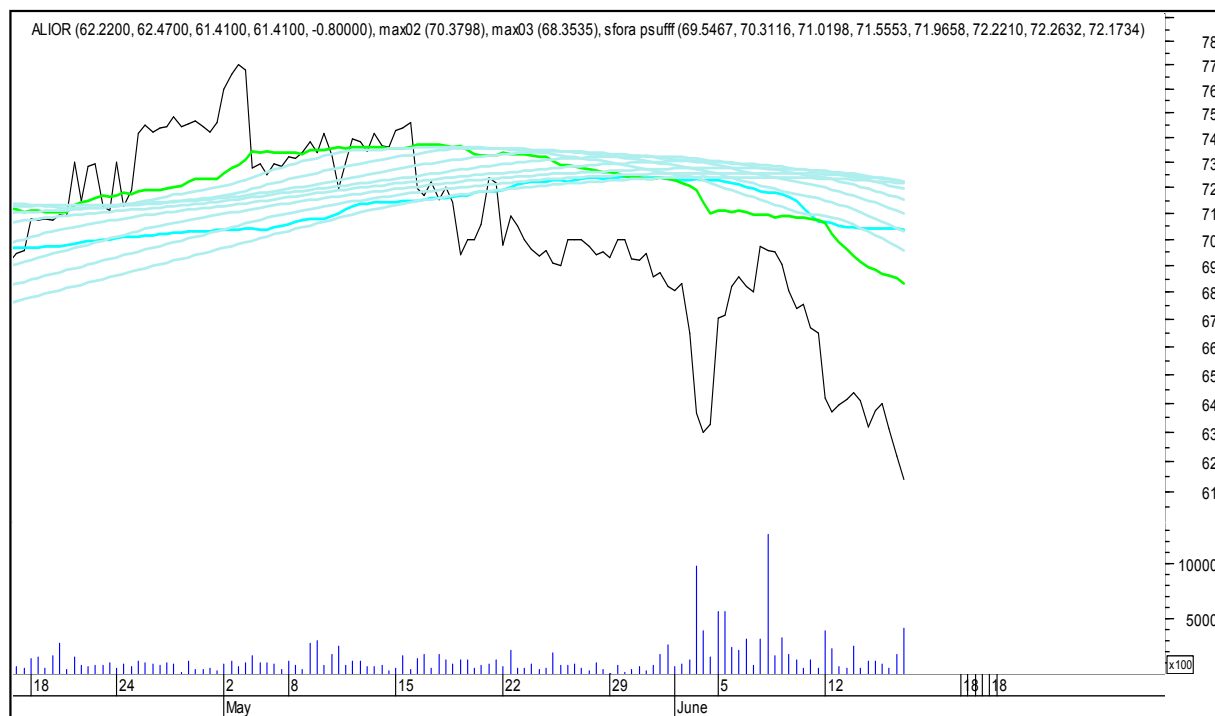

SFORA POLSKA 4h

sobota, 17 czerwca 2017

The logo for Stockmaster\$ is displayed in white text on a solid blue rectangular background. The word "Stockmaster" is written in a bold, serif font, and the dollar sign (\$) is placed at the beginning and end of the word.

SFORA POLSKA Wykresy 4-godzinne

SFORA POLSKA 4h

sobota, 17 czerwca 2017

ALIOR

ASSECO POLAND

SFORA POLSKA 4h

sobota, 17 czerwca 2017

BUDIMEX