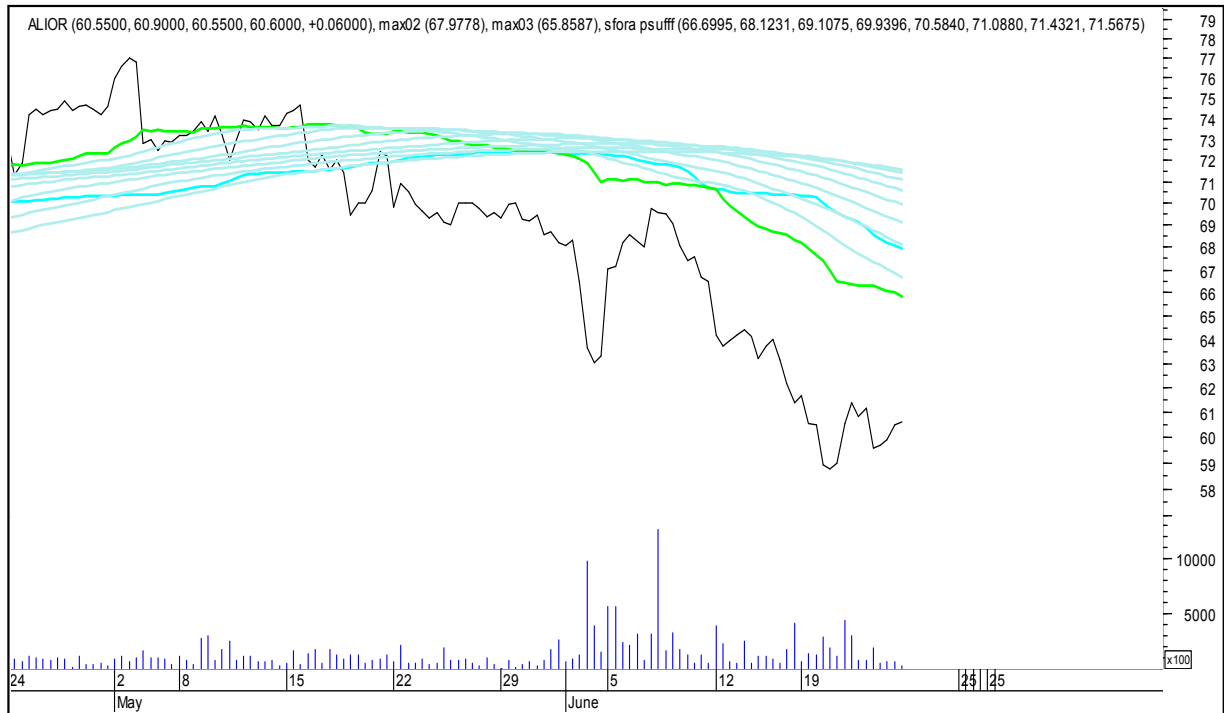

SFORA POLSKA 4h

piątek, 23 czerwca 2017

The logo for 'Stockmaster\$' is displayed in white, stylized text on a solid blue rectangular background. The text 'Stockmaster\$' is centered within the rectangle. The dollar signs are stylized with vertical lines extending through them.

Stockmaster\$

SFORA POLSKA Wykresy 4-godzinne

SFORA POLSKA 4h

piątek, 23 czerwca 2017

ALIOR

ASSECO POLAND

SFORA POLSKA 4h

piątek, 23 czerwca 2017