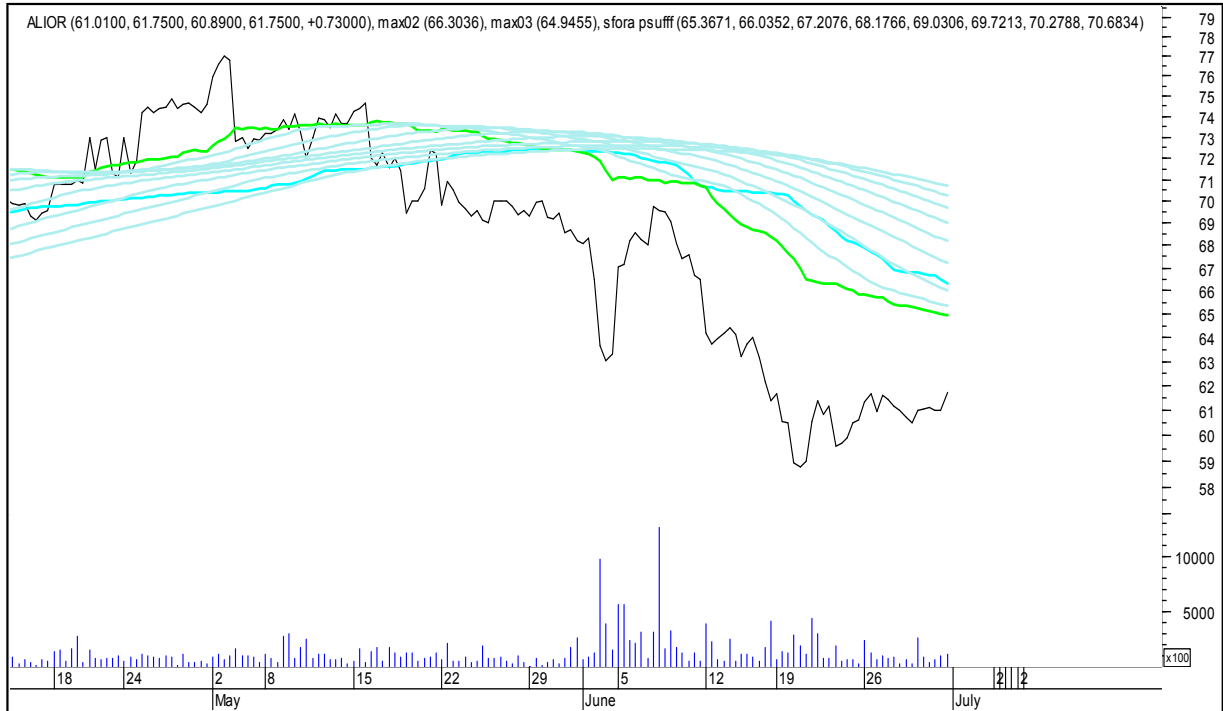

SFORA POLSKA 4h

piątek, 30 czerwca 2017

ALIOR