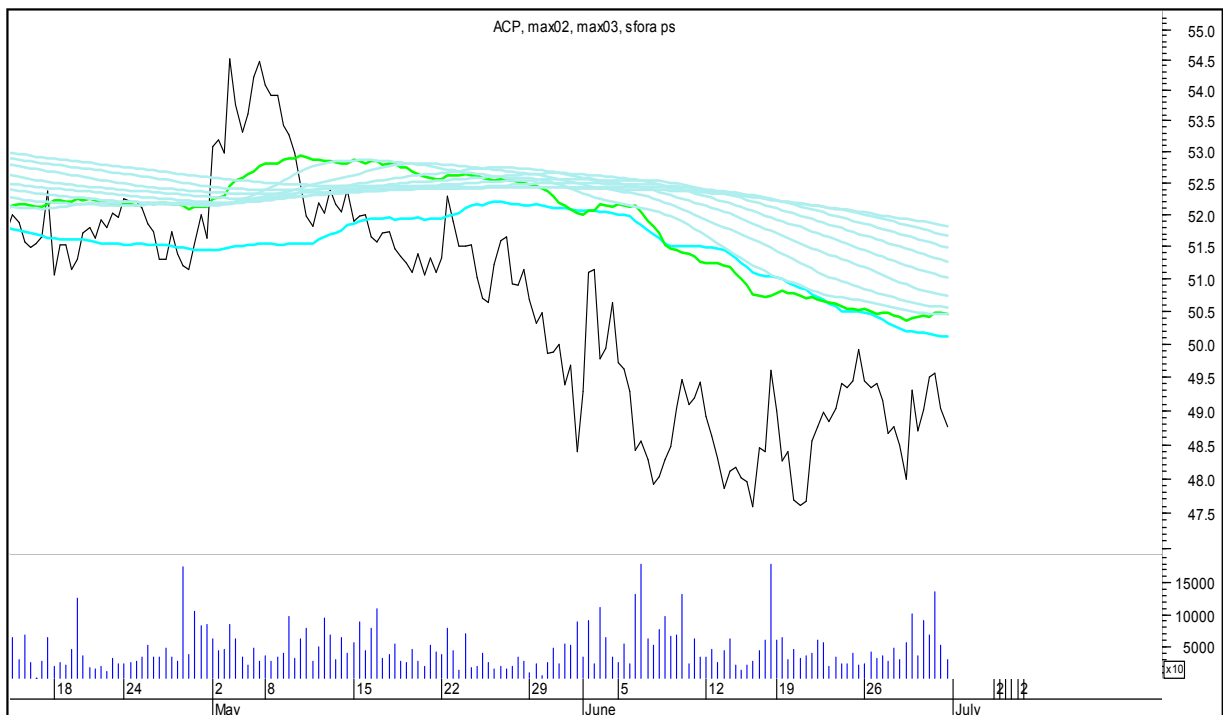

ASSECO POLAND