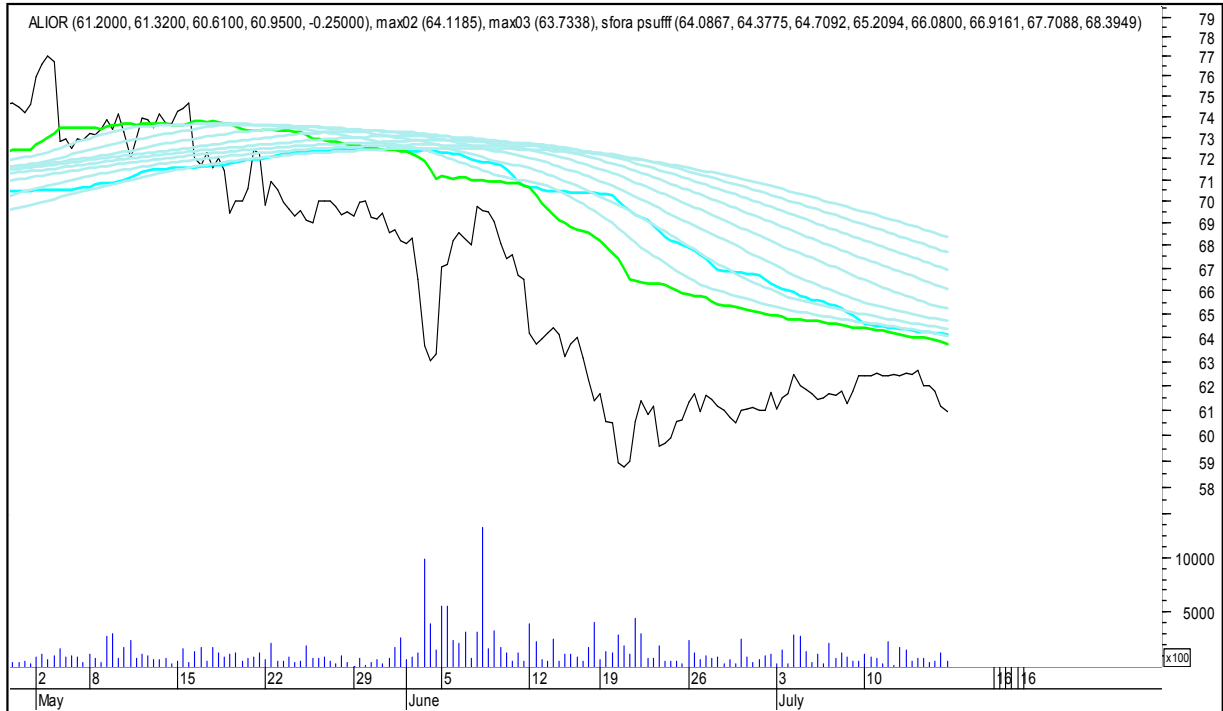

SFORA POLSKA 4h

niedziela, 16 lipca 2017

The logo for Stockmaster\$ is displayed in white text on a solid blue rectangular background. The word "Stockmaster" is written in a bold, serif font, and the dollar sign (\$) is placed at the beginning and end of the word.

SFORA POLSKA Wykresy 4-godzinne

SFORA POLSKA 4h

niedziela, 16 lipca 2017

ALIOR

ASSECO POLAND

SFORA POLSKA 4h

niedziela, 16 lipca 2017

BUDIMEX