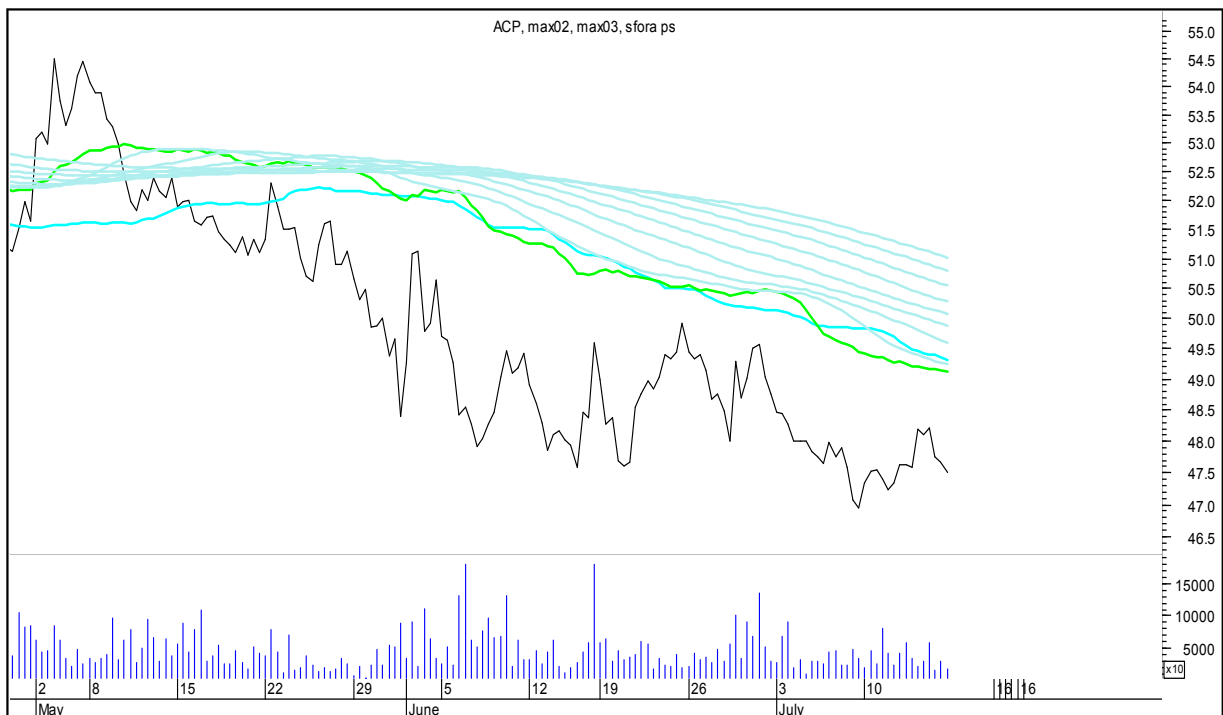

SFORA POLSKA 4h

niedziela, 16 lipca 2017

The logo for Stockmaster\$ is displayed in white text on a solid blue rectangular background. The word "Stockmaster" is written in a bold, serif font, and the dollar sign (\$) is placed at the beginning and end of the word.

SFORA POLSKA Wykresy 4-godzinne

SFORA POLSKA 4h

niedziela, 16 lipca 2017

ALIOR

ASSECO POLAND

SFORA POLSKA 4h

niedziela, 16 lipca 2017

BUDIMEX