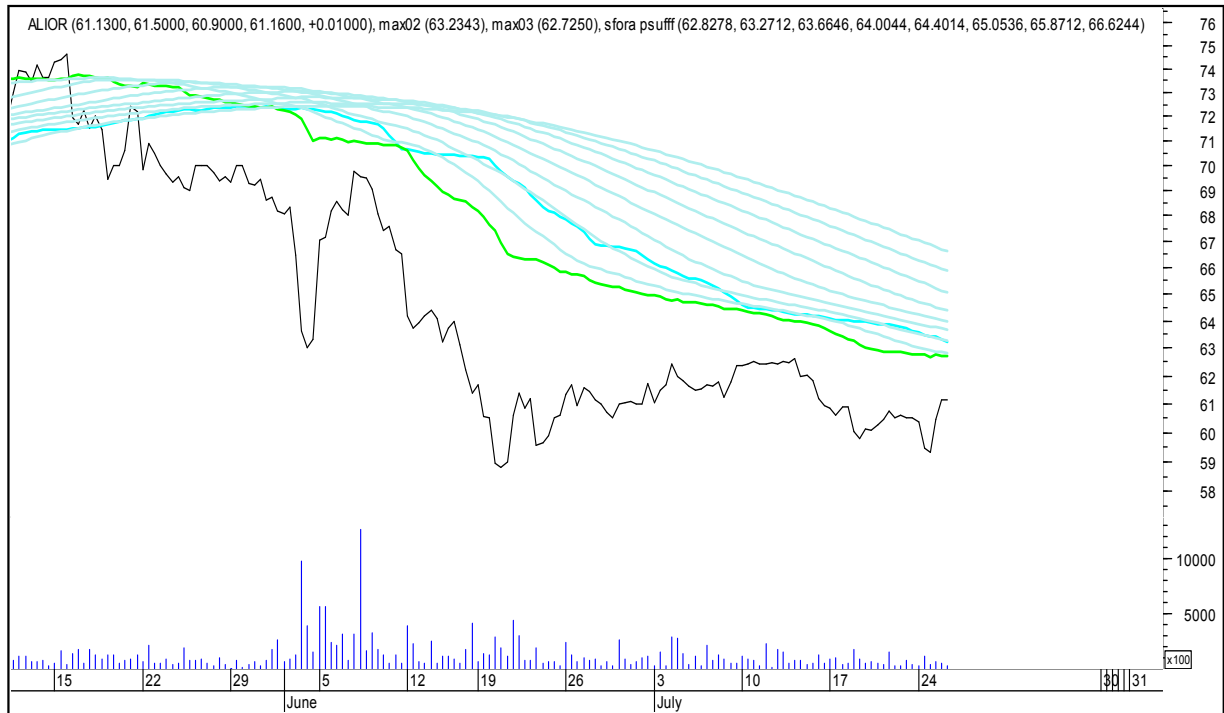

SFORA POLSKA 4h

środa, 26 lipca 2017

ALIOR