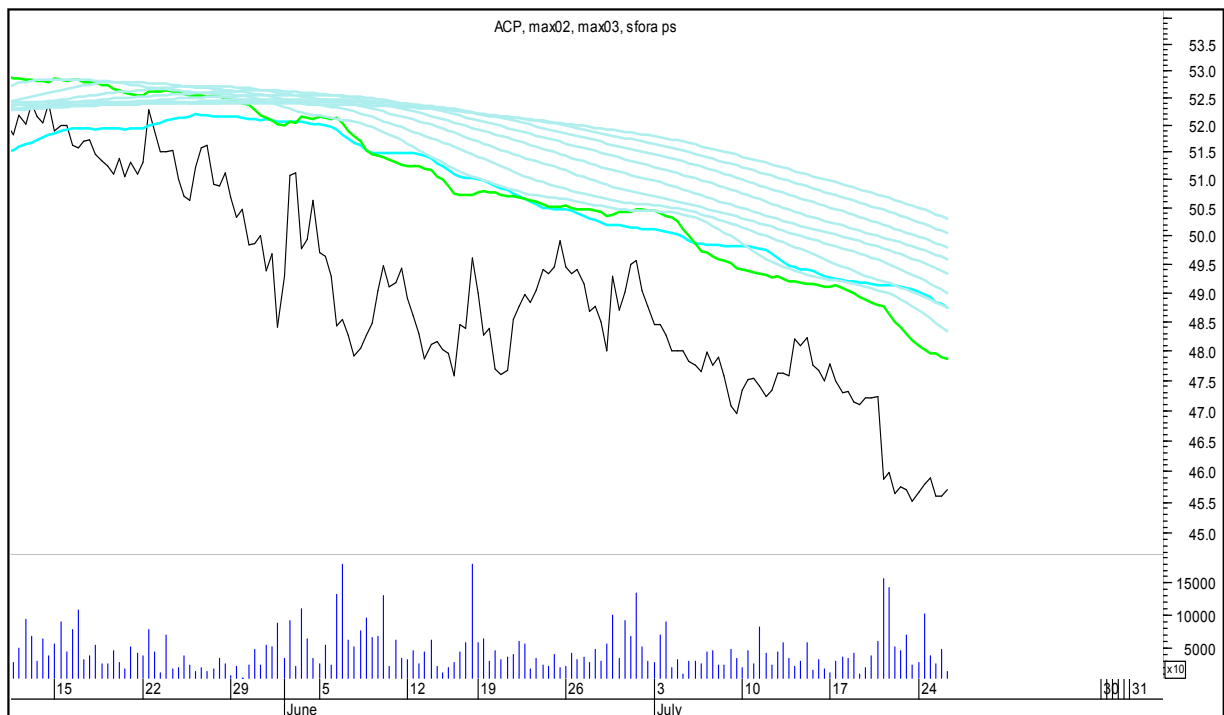

ASSECO POLAND