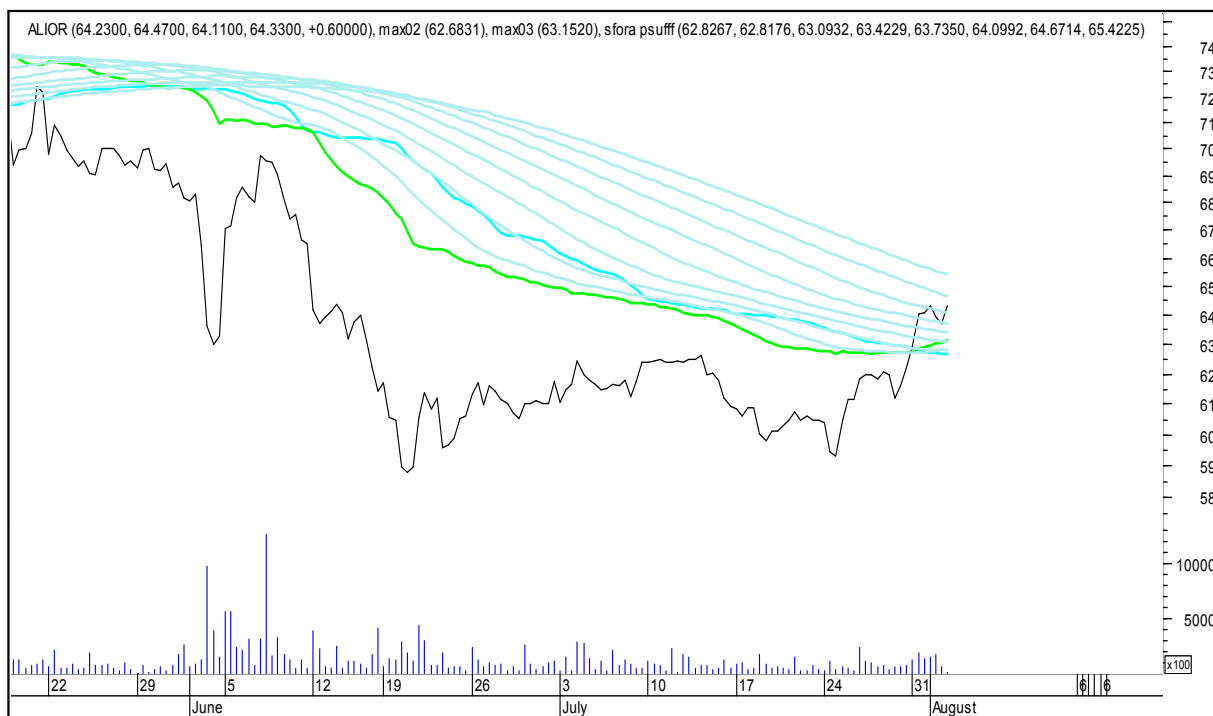

SFORA POLSKA 4h

środa, 2 sierpnia 2017

The logo for 'Stockmaster\$' is displayed in white, stylized text on a solid blue rectangular background. The text 'Stockmaster\$' is written in a bold, serif font, with the dollar signs (\$) at the beginning and end of the word.

SFORA POLSKA Wykresy 4-godzinne

SFORA POLSKA 4h

środa, 2 sierpnia 2017

ALIOR

ASSECO POLAND

SFORA POLSKA 4h

środa, 2 sierpnia 2017

BUDIMEX