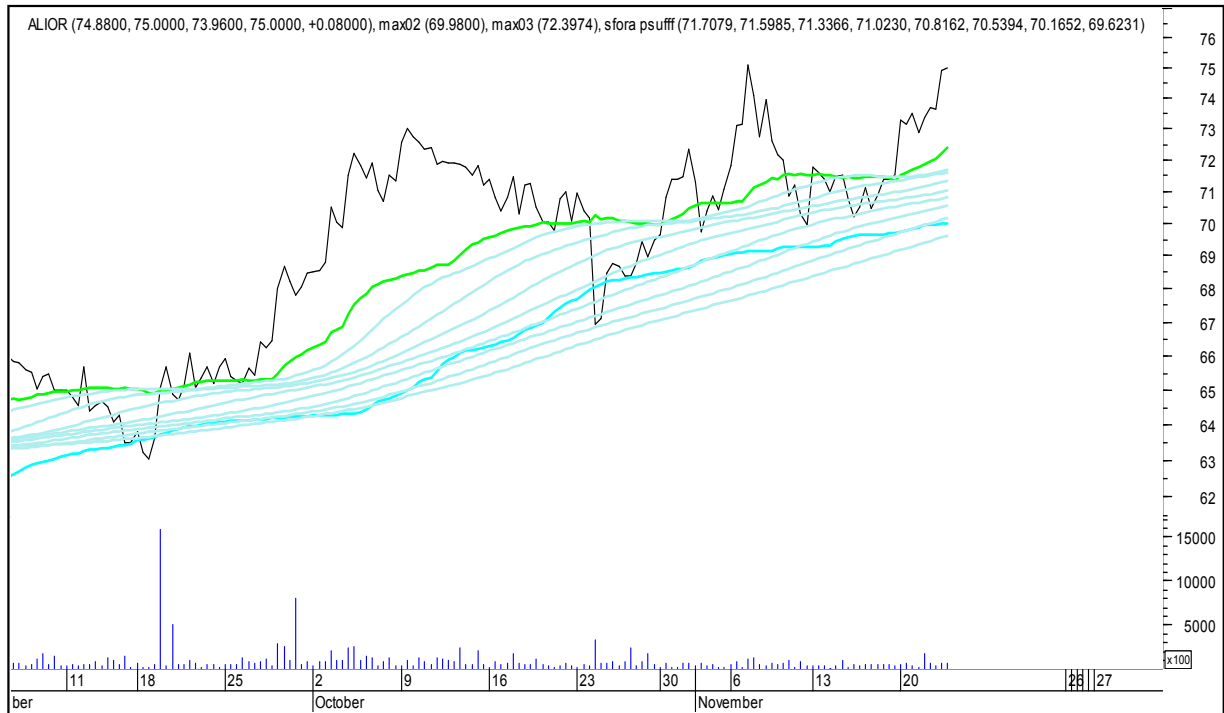

SFORA POLSKA 4h

środa, 22 listopada 2017

The logo for Stockmaster\$ is displayed in white text on a solid blue rectangular background. The text 'Stockmaster\$' is written in a bold, serif font, with the dollar sign (\$) at the beginning and end of the word.

SFORA POLSKA Wykresy 4-godzinne

SFORA POLSKA 4h

środa, 22 listopada 2017

ALIOR

ASSECO POLAND

SFORA POLSKA 4h

środa, 22 listopada 2017

BUDIMEX