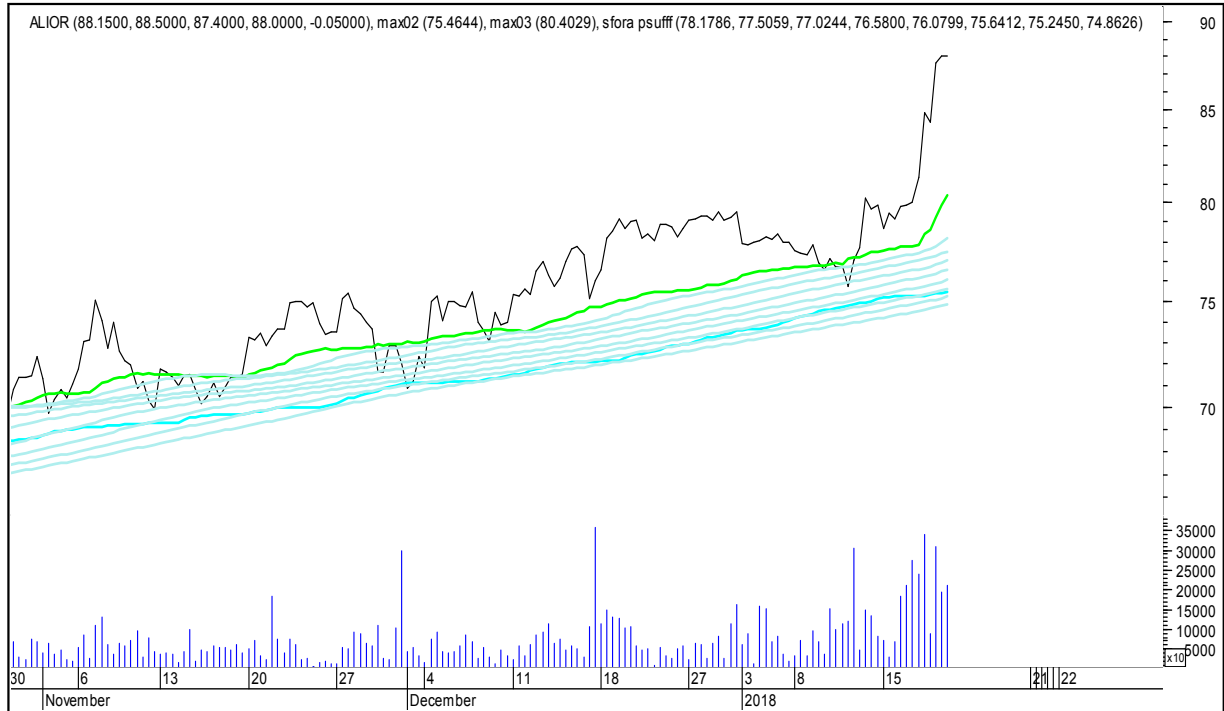

SFORA POLSKA 4h

czwartek, 18 stycznia 2018

The logo for Stockmaster\$ is displayed in white text on a solid blue rectangular background. The word "Stockmaster" is written in a bold, serif font, and the dollar sign (\$) is placed at the beginning and end of the word.

SFORA POLSKA Wykresy 4-godzinne

SFORA POLSKA 4h

czwartek, 18 stycznia 2018

ALIOR

ASSECO POLAND

SFORA POLSKA 4h

czwartek, 18 stycznia 2018

BUDIMEX