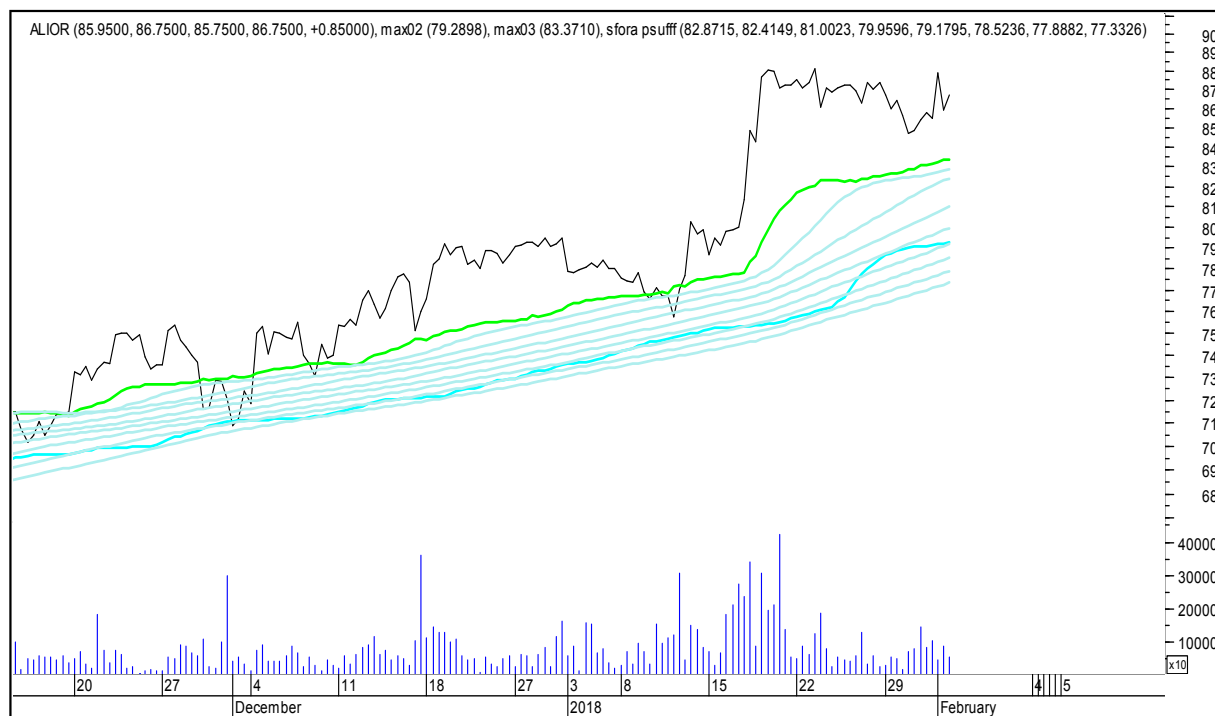

SFORA POLSKA 4h

piątek, 2 lutego 2018

The logo for 'Stockmaster\$' is displayed in white, stylized text on a solid blue rectangular background. The text 'Stockmaster\$' is written in a bold, sans-serif font, with the dollar signs (\$) at the beginning and end of the word.

SFORA POLSKA Wykresy 4-godzinne

SFORA POLSKA 4h

piątek, 2 lutego 2018

ALIOR

ASSECO POLAND

SFORA POLSKA 4h

piątek, 2 lutego 2018

BUDIMEX