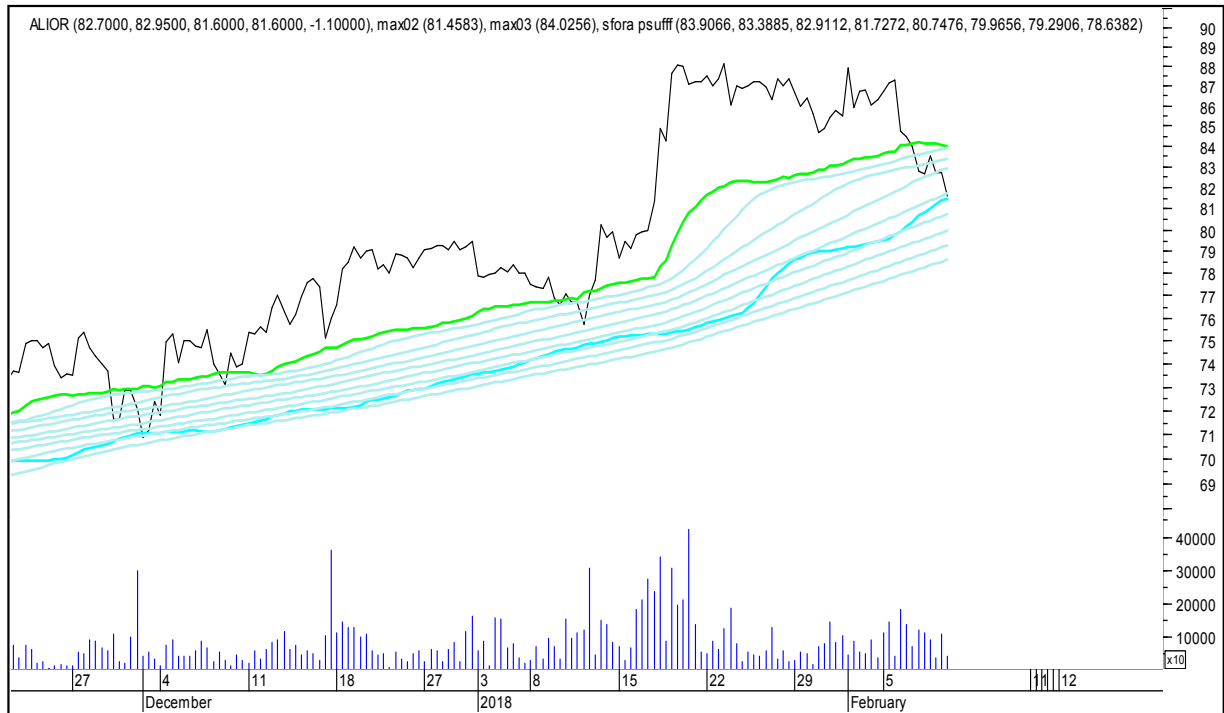

SFORA POLSKA 4h

piątek, 9 lutego 2018

The logo for 'Stockmaster\$' is displayed in white, stylized text on a solid blue rectangular background. The text 'Stockmaster\$' is written in a bold, serif font, with the dollar signs (\$) at the beginning and end of the word.

SFORA POLSKA Wykresy 4-godzinne

SFORA POLSKA 4h

piątek, 9 lutego 2018

ALIOR

ASSECO POLAND

SFORA POLSKA 4h

piątek, 9 lutego 2018

BUDIMEX