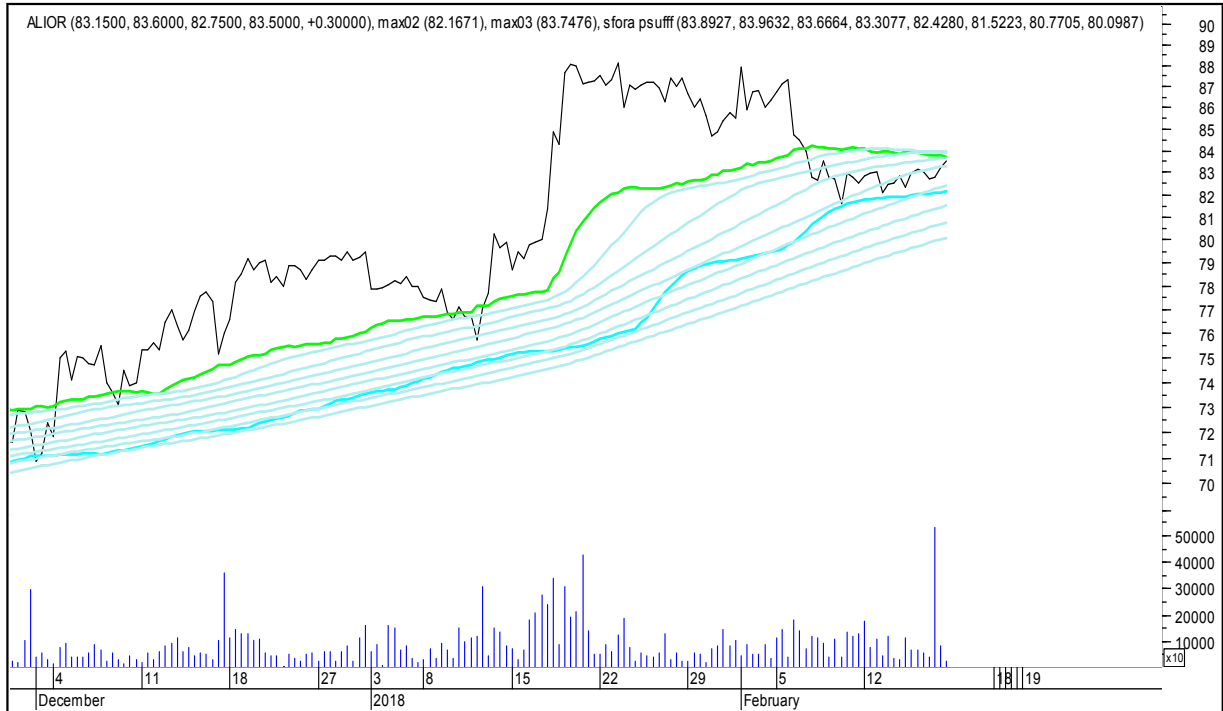

SFORA POLSKA 4h

sobota, 17 lutego 2018

The logo for 'Stockmaster\$' is displayed in white, stylized text on a solid blue rectangular background. The text 'Stockmaster\$' is written in a bold, serif font, with the dollar signs (\$) at the beginning and end of the word.

SFORA POLSKA Wykresy 4-godzinne

SFORA POLSKA 4h

sobota, 17 lutego 2018

ALIOR

ASSECO POLAND

SFORA POLSKA 4h

sobota, 17 lutego 2018

BUDIMEX