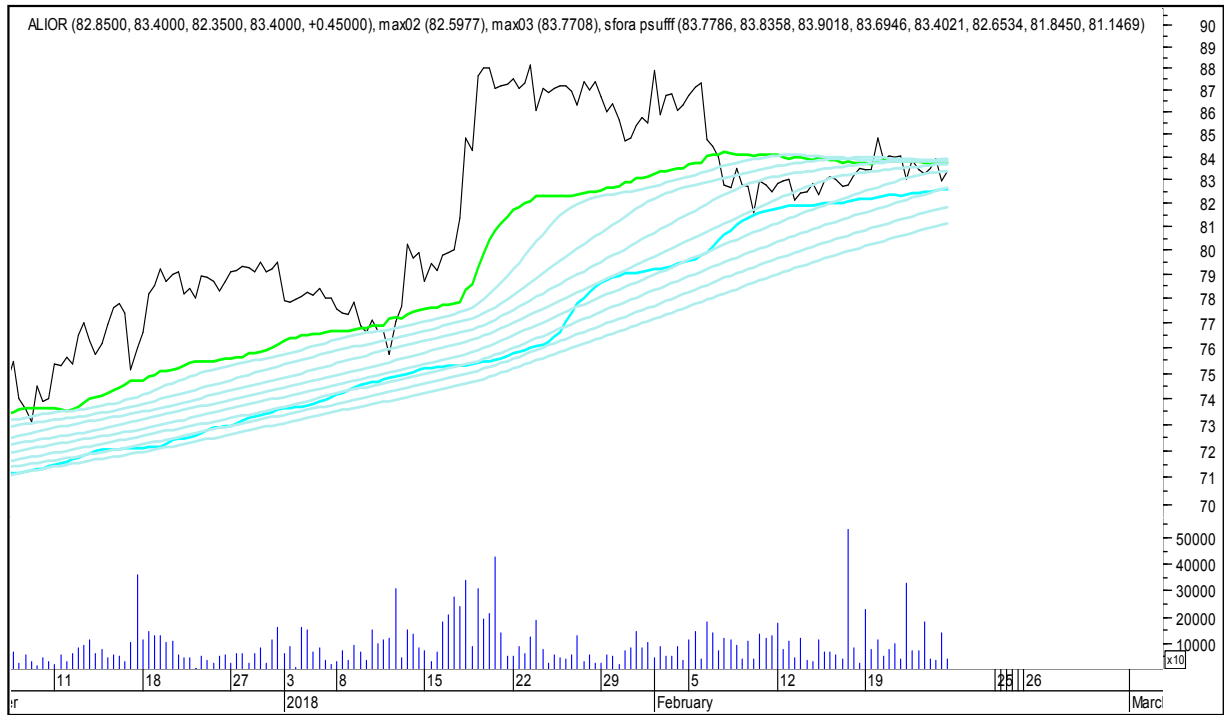

SFORA POLSKA 4h

piątek, 23 lutego 2018

The logo for Stockmaster\$ is displayed in white text on a solid blue rectangular background. The word "Stockmaster" is written in a bold, serif font, with a dollar sign (\$) at the beginning and end. The dollar signs are stylized with vertical lines extending through the center of the letters 'S' and 'r'.

SFORA POLSKA Wykresy 4-godzinne

SFORA POLSKA 4h

piątek, 23 lutego 2018

ALIOR

ASSECO POLAND

SFORA POLSKA 4h

piątek, 23 lutego 2018

BUDIMEX