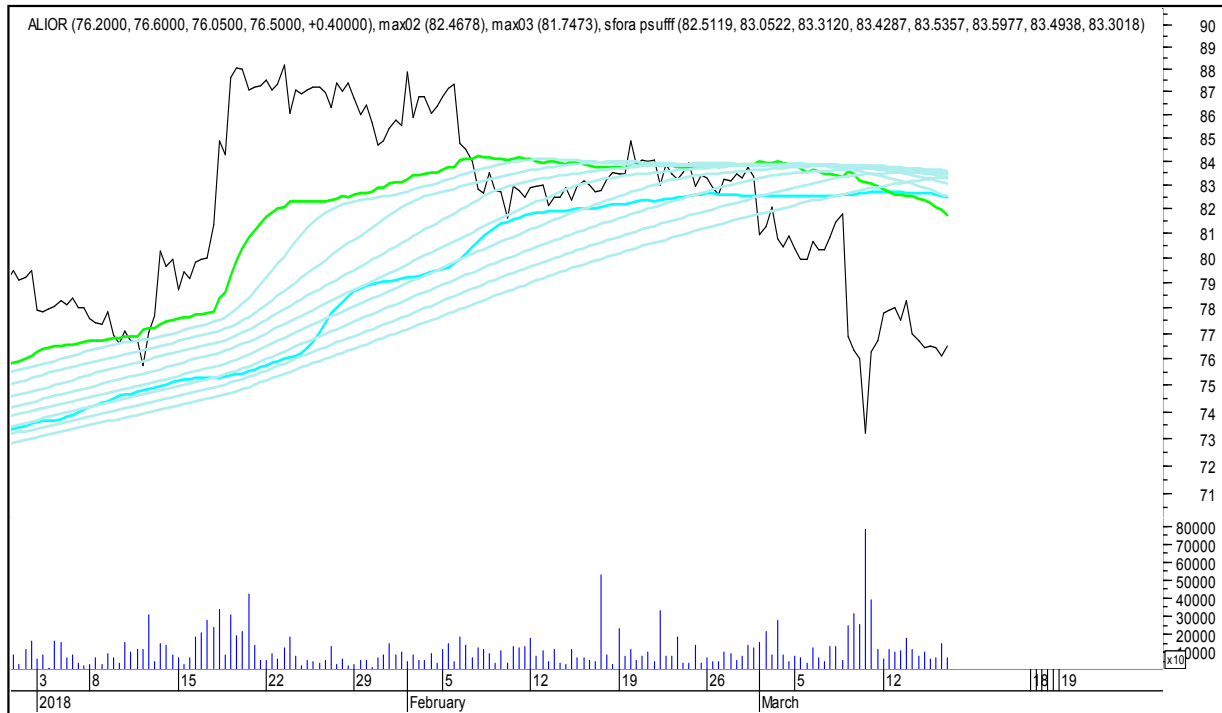

SFORA POLSKA 4h

piątek, 16 marca 2018

ALIOR