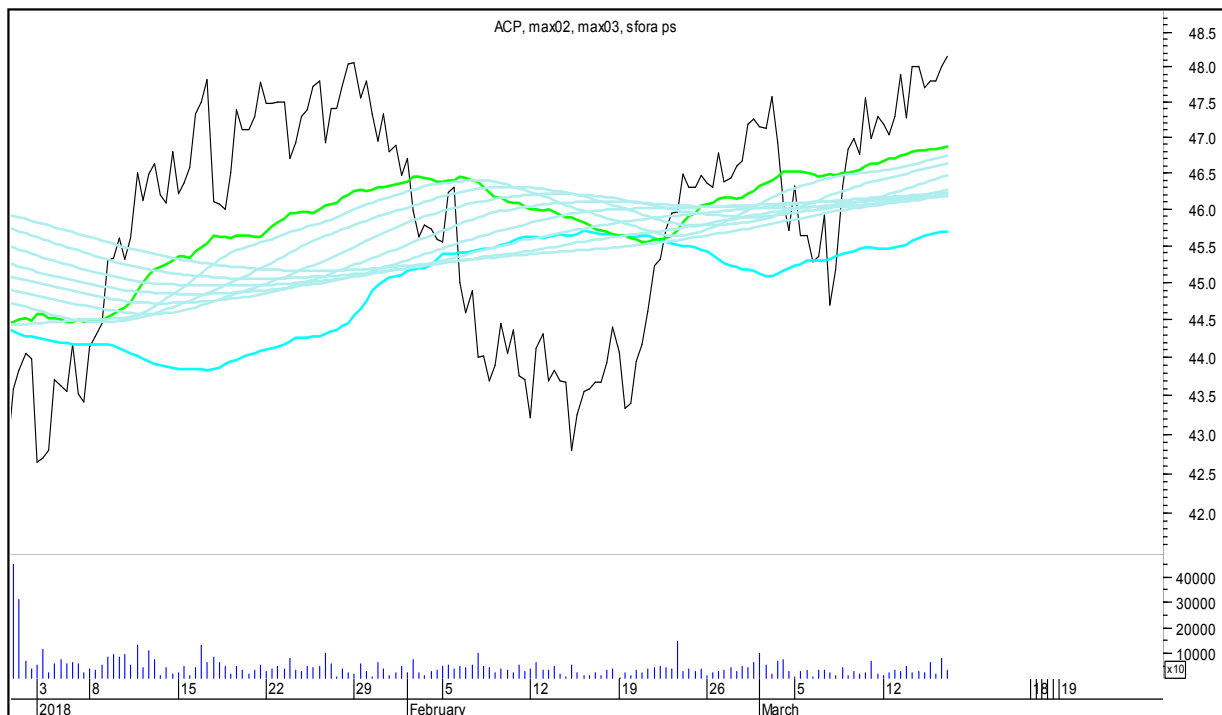

ASSECO POLAND