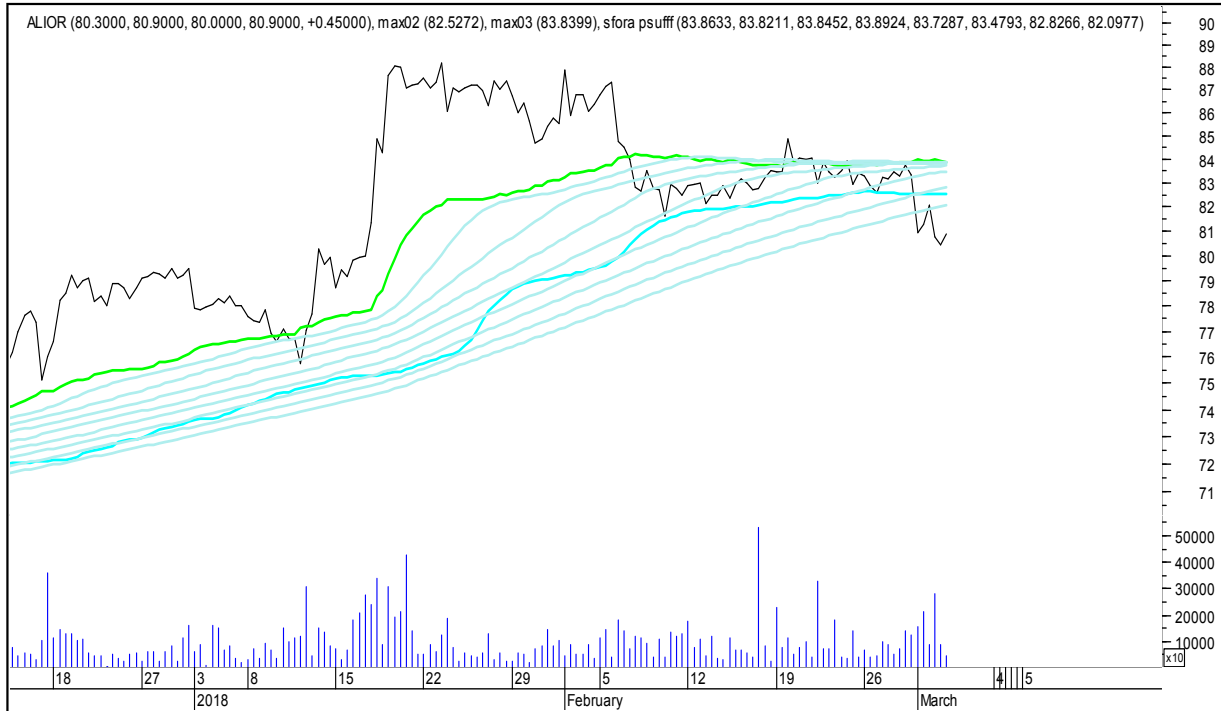

SFORA POLSKA 4h

piątek, 2 marca 2018

The logo for 'Stockmaster\$' is displayed in white, bold, serif font against a solid blue rectangular background. The word 'Stockmaster' is followed by a dollar sign '\$' at the end.

SFORA POLSKA Wykresy 4-godzinne

SFORA POLSKA 4h

piątek, 2 marca 2018

ALIOR

ASSECO POLAND

SFORA POLSKA 4h

piątek, 2 marca 2018

BUDIMEX