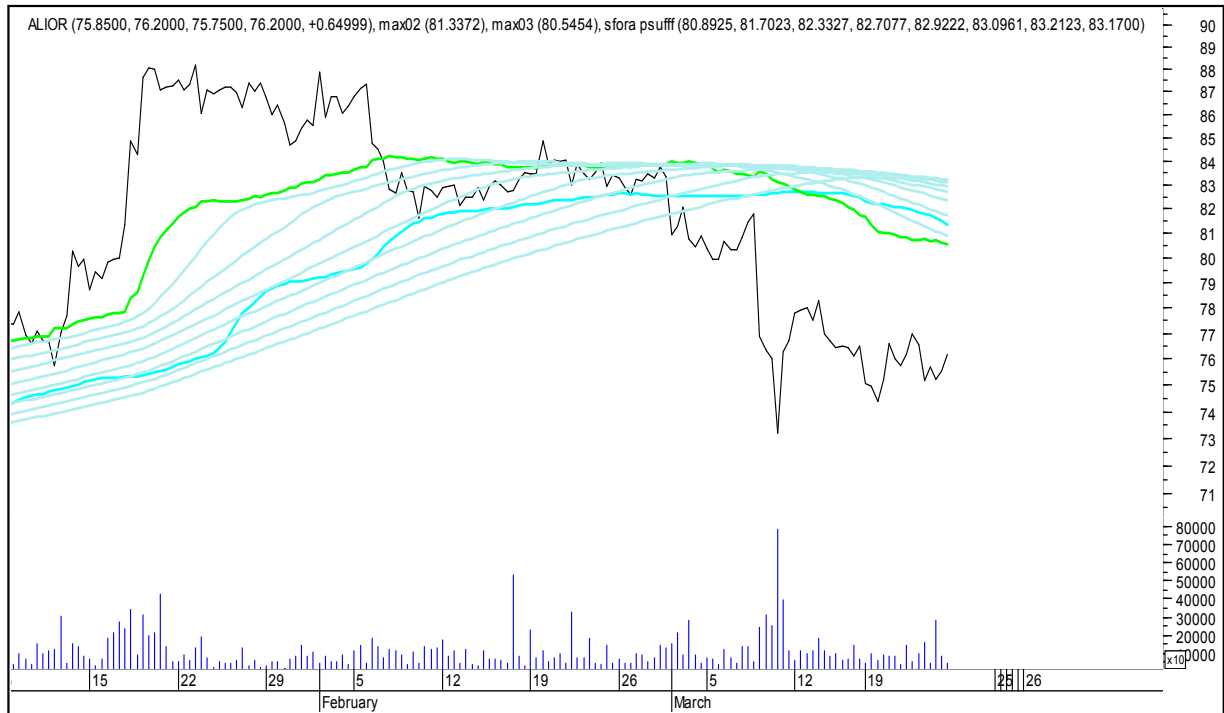

SFORA POLSKA 4h

piątek, 23 marca 2018

ALIOR