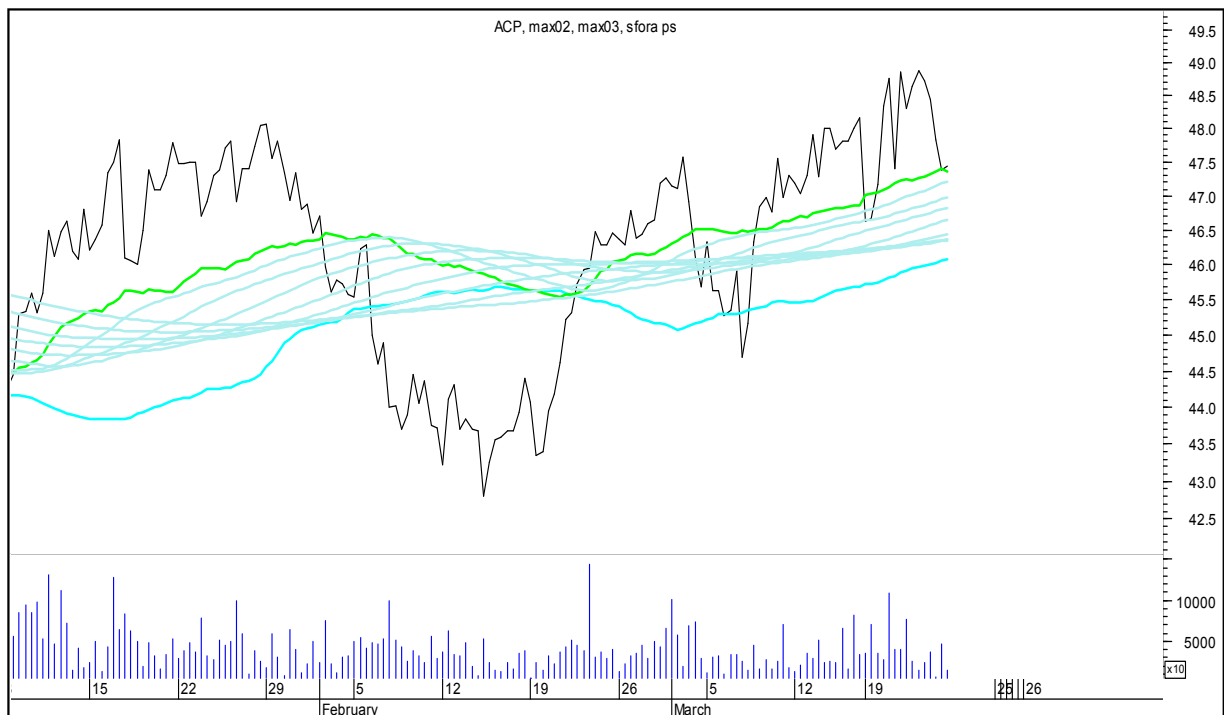

ASSECO POLAND