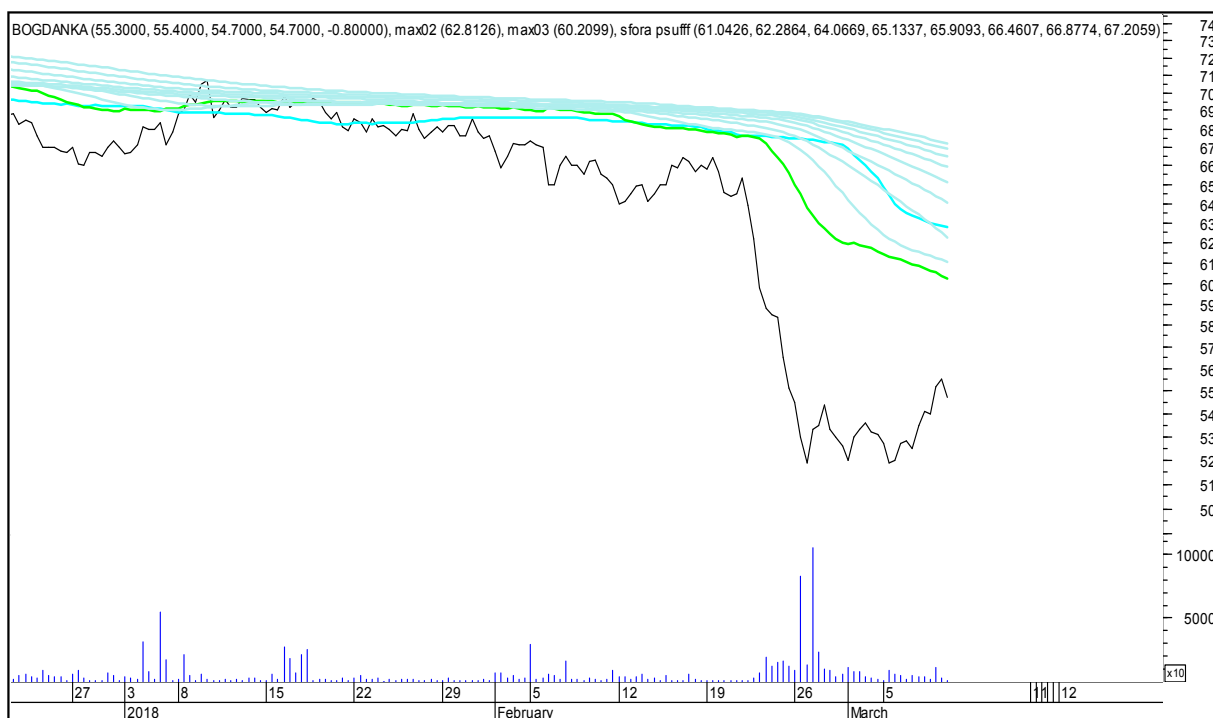

SFORA POLSKA 4h

piątek, 9 marca 2018

The logo for 'Stockmaster\$' is displayed in white, stylized text on a solid blue rectangular background. The text 'Stockmaster\$' is written in a bold, serif font, with the dollar signs (\$) at the beginning and end of the word.

SFORA POLSKA Wykresy 4-godzinne

SFORA POLSKA 4h

piątek, 9 marca 2018

ALIOR

ASSECO POLAND

SFORA POLSKA 4h

piątek, 9 marca 2018

BUDIMEX

BOGDANKA

SFORA POLSKA 4h

piątek, 9 marca 2018

BANK MILLENNIUM

BZWBK

SFORA POLSKA 4h

piątek, 9 marca 2018

CCC