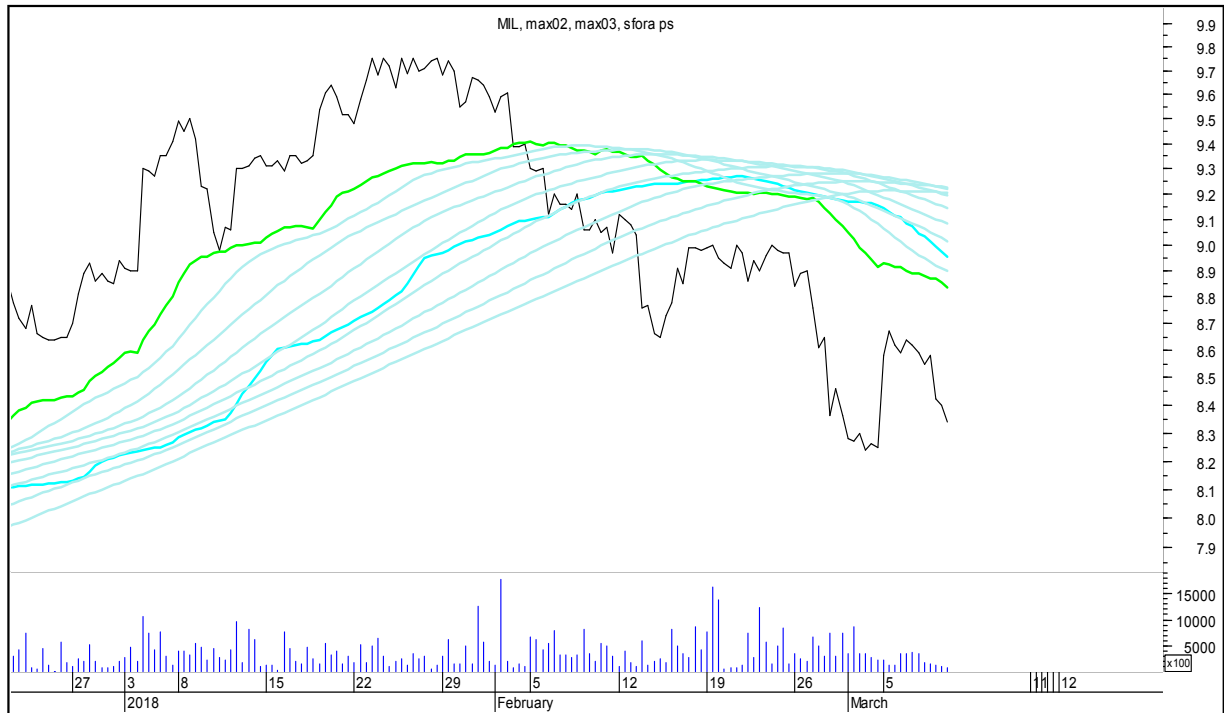

SFORA POLSKA 4h

piątek, 9 marca 2018

The logo for 'Stockmaster\$' is displayed in white, stylized text on a solid blue rectangular background. The text 'Stockmaster\$' is written in a bold, serif font, with the dollar signs (\$) at the beginning and end of the word.

SFORA POLSKA Wykresy 4-godzinne

SFORA POLSKA 4h

piątek, 9 marca 2018

ALIOR

ASSECO POLAND

SFORA POLSKA 4h

piątek, 9 marca 2018

BUDIMEX

BOGDANKA

SFORA POLSKA 4h

piątek, 9 marca 2018

BANK MILLENNIUM

BZWBK

SFORA POLSKA 4h

piątek, 9 marca 2018

CCC