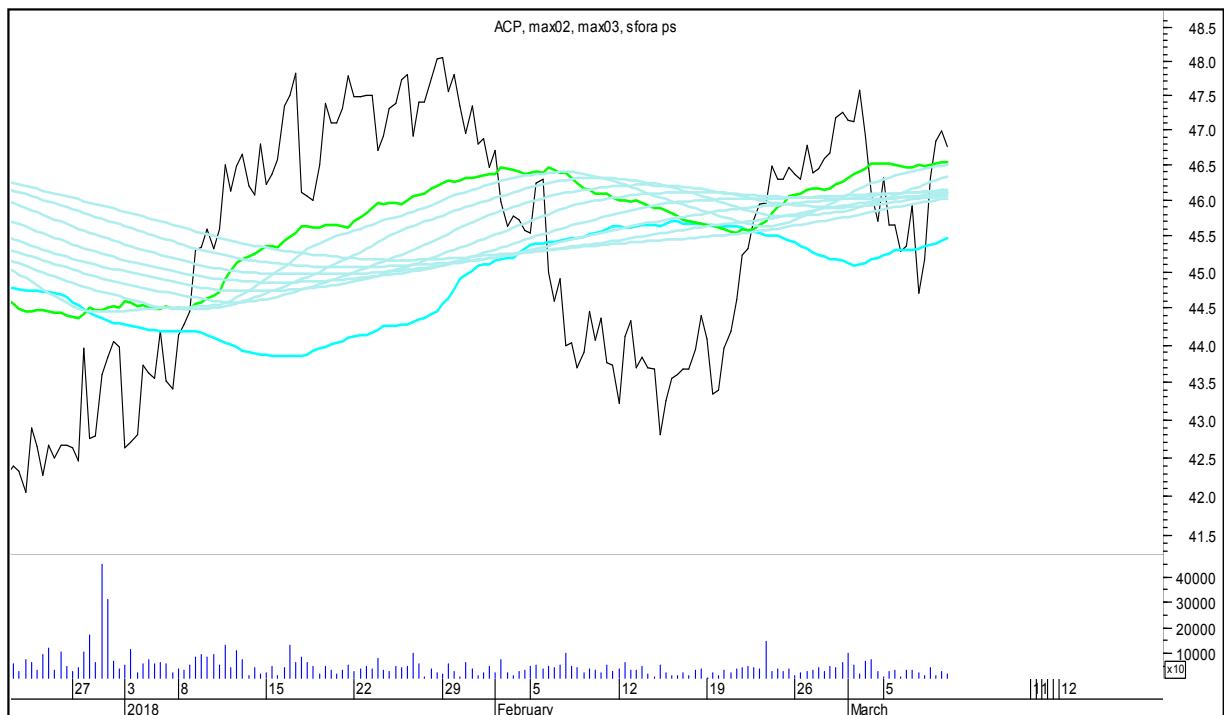

SFORA POLSKA 4h

piątek, 9 marca 2018

The logo for 'Stockmaster\$' is displayed in white, stylized text on a solid blue rectangular background. The text 'Stockmaster\$' is written in a bold, serif font, with the dollar signs (\$) at the beginning and end of the word.

SFORA POLSKA Wykresy 4-godzinne

SFORA POLSKA 4h

piątek, 9 marca 2018

ALIOR

ASSECO POLAND

SFORA POLSKA 4h

piątek, 9 marca 2018

BUDIMEX

BOGDANKA

SFORA POLSKA 4h

piątek, 9 marca 2018

BANK MILLENNIUM

BZWBK

SFORA POLSKA 4h

piątek, 9 marca 2018

CCC