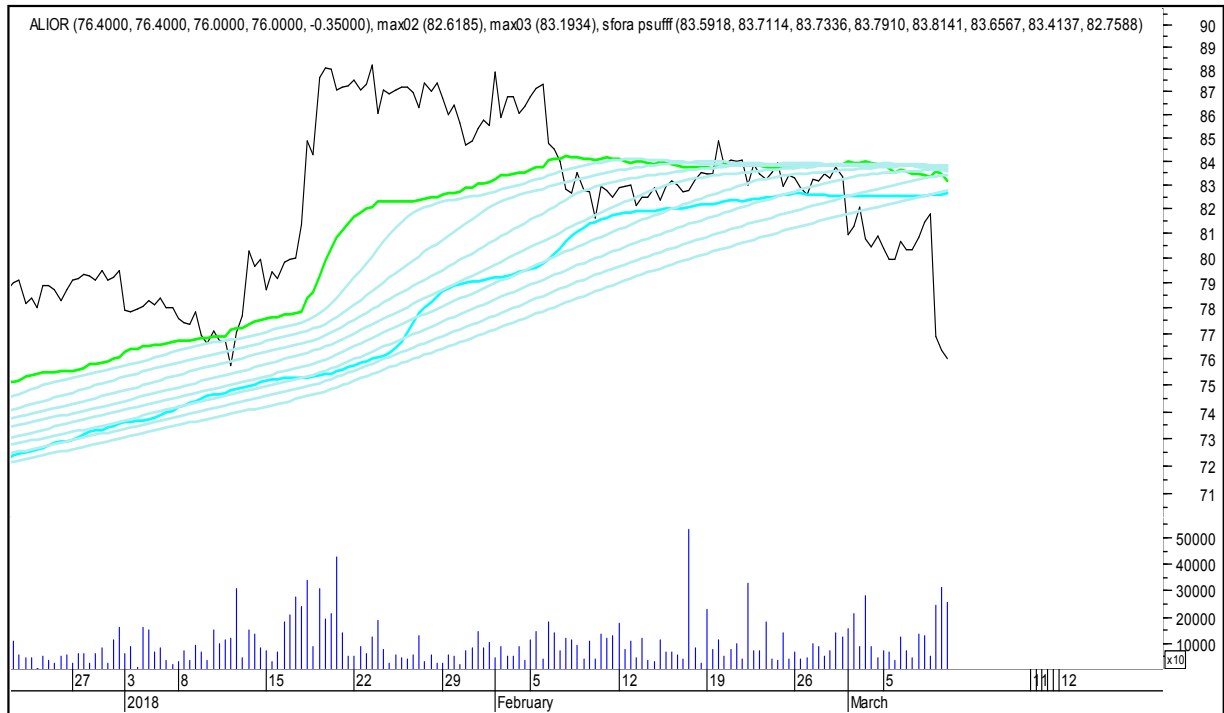

SFORA POLSKA 4h

piątek, 9 marca 2018

The logo for 'Stockmaster\$' is displayed in white, stylized text on a solid blue rectangular background. The text 'Stockmaster\$' is written in a bold, serif font, with the dollar signs (\$) at the beginning and end of the word.

SFORA POLSKA Wykresy 4-godzinne

SFORA POLSKA 4h

piątek, 9 marca 2018

ALIOR

ASSECO POLAND

SFORA POLSKA 4h

piątek, 9 marca 2018

BUDIMEX