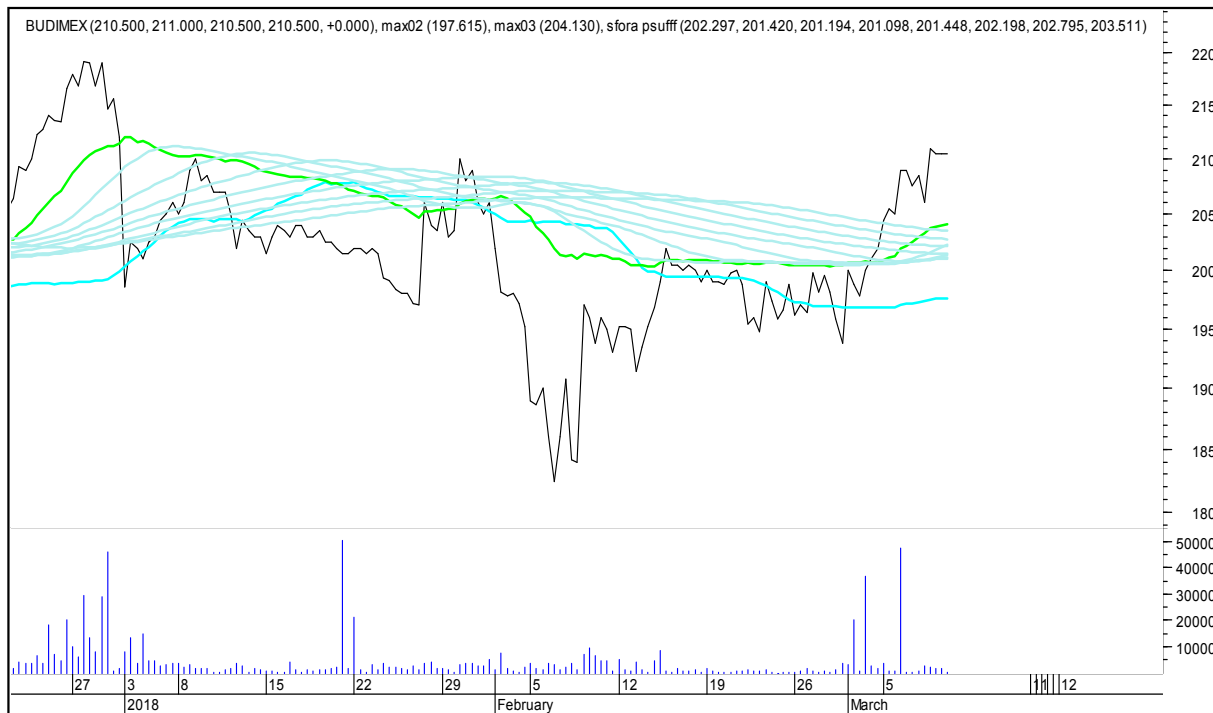

SFORA POLSKA 4h

piątek, 9 marca 2018

The logo for 'Stockmaster\$' is displayed in white, stylized text on a solid blue rectangular background. The text 'Stockmaster\$' is written in a bold, serif font, with the dollar signs (\$) at the beginning and end of the word.

SFORA POLSKA Wykresy 4-godzinne

SFORA POLSKA 4h

piątek, 9 marca 2018

ALIOR

ASSECO POLAND

SFORA POLSKA 4h

piątek, 9 marca 2018

BUDIMEX

BOGDANKA

SFORA POLSKA 4h

piątek, 9 marca 2018

BANK MILLENNIUM

BZWBK

SFORA POLSKA 4h

piątek, 9 marca 2018

CCC